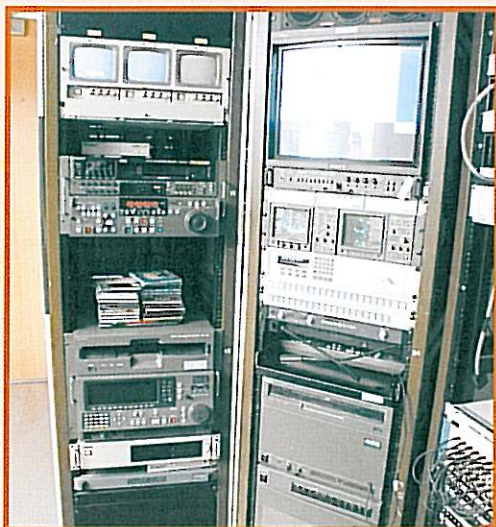

QUANTEL HENRY V8

ASSET RELIANCE, INC. AUCTIONEERS
425 W. Bonita Ave., Ste. 101 • San Dimas, CA 91773
Ed Testo/Alex Steele, Auctioneers • CA Bond #7233941
Tel: 909.394.1731 • Fax: 909.394.7432
www.assetreliance.com